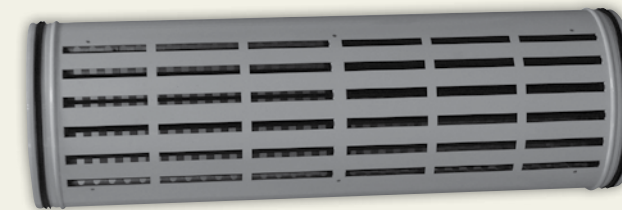

Active Chilled Beams

Gas Natural Building

Móstoles New Hospital

Móstoles New Hospital

New and improved energy efficient chilled beams that provide seamless integration into many different building types.

ETDE - Australia Building

Diffuser DF-LIT-E

Puerta América Hotel

Hidden linear slot diffuser that discreetly matches the interior.

Puerta América Hotel

Puerta América Hotel

Diffuser LK-70 LK-70-S (Narrow frame)

Mango

EFE Agency

Elegant diffuser consisting of narrow profiles giving a sleek appearance.

Diffuser LK-70-C

School

Mainz University

Circular duct slot diffuser that give a modern appearance.

Nozzles

Adjustable Air Nozzles providing numerous possibilities, typically for high installations.