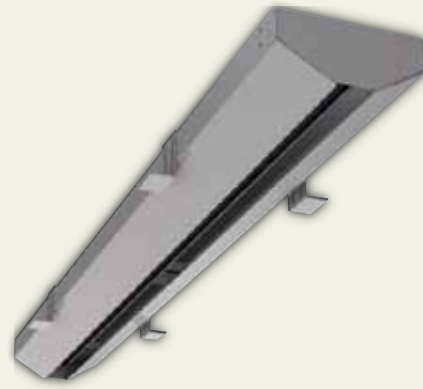

Active Chilled Beams

Gas Natural Building

Móstoles New Hospital

Móstoles New Hospital

New and improved energy efficient chilled beams that provide seamless integration into many different building types.

ETDE - Australia Building

Diffuser DF-LIT-E

Puerta América Hotel

Hidden linear slot diffuser that discreetly matches the interior.

Puerta América Hotel

Puerta América Hotel

Diffuser LK-70 LK-70-S (Narrow frame)

Mango

EFE Agency

Elegant diffuser consisting of narrow profiles giving a sleek appearance.

Diffuser LK-70-C

School

Mainz University

Circular duct slot diffuser that give a modern appearance.

Nozzles

Adjustable Air Nozzles providing numerous possibilities, typically for high installations.