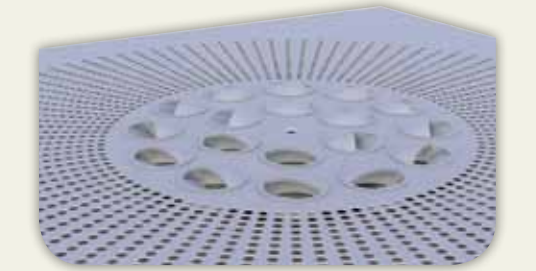

Diffuser DF-LIT-E

Hidden linear slot diffuser that discreetly matches the interior.

Diffuser LK-70 LK-70-S (Narrow frame)

Elegant diffuser consisting of narrow profiles giving a sleek appearance.

Diffuser LK-70-C

Circular duct slot diffuser that give a modern appearance.

Nozzles

Adjustable Air Nozzles providing numerous possibilities, typically for high installations.

Diffusers

Extensive range of carefully designed diffusers with aesthetically pleasing appearance.

Lexus