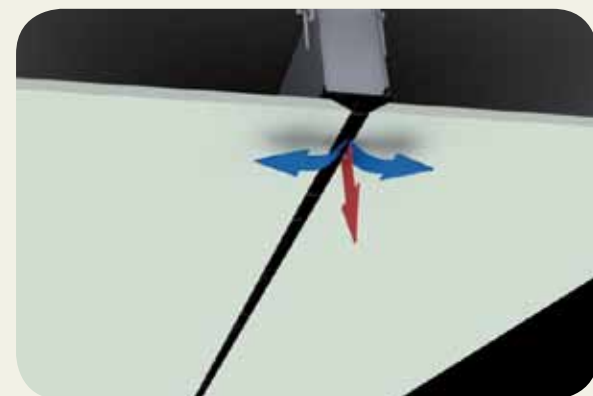

Active Chilled Beams

Gas Natural Building

Móstoles New Hospital

Móstoles New Hospital

New and improved energy efficient chilled beams that provide seamless integration into many different building types.

ETDE - Australia Building

Diffuser DF-LIT-E

Puerta América Hotel

Hidden linear slot diffuser that discreetly matches the interior.

Puerta América Hotel

Puerta América Hotel

Diffuser LK-70 LK-70-S (Narrow frame)

Mango

EFE Agency

Elegant diffuser consisting of narrow profiles giving a sleek appearance.

Diffuser LK-70-C

School

Mainz University

Circular duct slot diffuser that give a modern appearance.

Nozzles

Adjustable Air Nozzles providing numerous possibilities, typically for high installations.